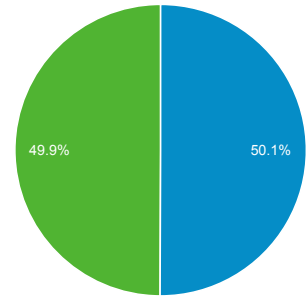

Jun 15, 2013 - Jul 15, 2013

Audience Overview

% of visits: 100.00%

Overview

2,052 people visited this site

■ Returning Visitor ■ New Visitor

<p>Visits</p> <p>3,464</p>	<p>Unique Visitors</p> <p>2,052</p>
<p>Pageviews</p> <p>10,461</p>	<p>Pages / Visit</p> <p>3.02</p>
<p>Avg. Visit Duration</p> <p>00:01:39</p>	<p>Bounce Rate</p> <p>62.70%</p>
<p>% New Visits</p> <p>49.86%</p>	

Language	Visits	% Visits
1. pt-pt	2,010	58.03%
2. pt	932	26.91%
3. en-us	232	6.70%
4. pt-br	180	5.20%
5. en	53	1.53%
6. es-es	21	0.61%
7. es	16	0.46%
8. en-gb	8	0.23%
9. fr	5	0.14%
10. fr-fr	3	0.09%

[view full report](#)

Jun 14, 2013 - Jul 15, 2013

Location

 % of visits: 100.00%

Map Overlay

Site Usage

Country / Territory	Visits	Visits
	3,581 % of Total: 100.00% (3,581)	3,581 % of Total: 100.00% (3,581)
1.  Portugal	3,398	94.89%
2.  Spain	66	1.84%
3.  Switzerland	26	0.73%
4.  United States	14	0.39%
5.  (not set)	14	0.39%
6.  Brazil	12	0.34%
7.  France	11	0.31%
8.  Germany	9	0.25%
9.  United Kingdom	6	0.17%
10.  Belgium	5	0.14%