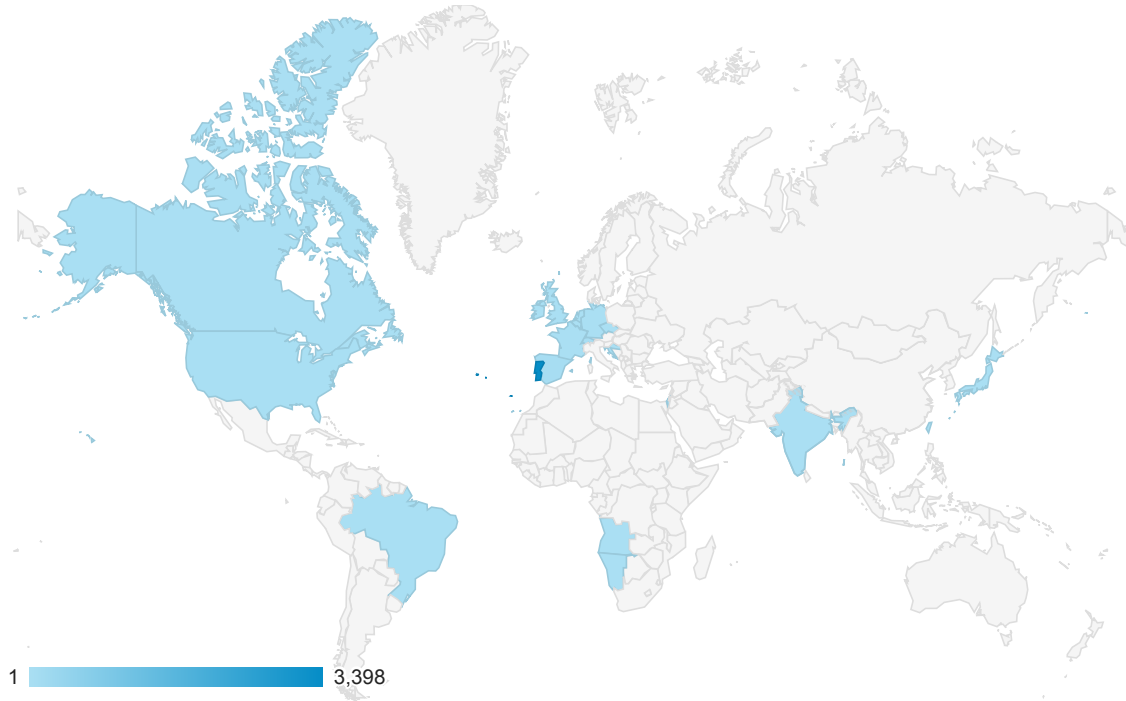

Jun 15, 2013 - Jul 15, 2013

Audience Overview

% of visits: 100.00%

Overview

2,052 people visited this site

■ Returning Visitor ■ New Visitor

<p>Visits</p> <p>3,464</p>	<p>Unique Visitors</p> <p>2,052</p>
<p>Pageviews</p> <p>10,461</p>	<p>Pages / Visit</p> <p>3.02</p>
<p>Avg. Visit Duration</p> <p>00:01:39</p>	<p>Bounce Rate</p> <p>62.70%</p>
<p>% New Visits</p> <p>49.86%</p>	

Language	Visits	% Visits
1. pt-pt	2,010	58.03%
2. pt	932	26.91%
3. en-us	232	6.70%
4. pt-br	180	5.20%
5. en	53	1.53%
6. es-es	21	0.61%
7. es	16	0.46%
8. en-gb	8	0.23%
9. fr	5	0.14%
10. fr-fr	3	0.09%

[view full report](#)

Jun 14, 2013 - Jul 15, 2013

Location

 % of visits: 100.00%

Map Overlay

Site Usage

Country / Territory	Visits	Visits
	3,581 % of Total: 100.00% (3,581)	3,581 % of Total: 100.00% (3,581)
1.  Portugal	3,398	94.89%
2.  Spain	66	1.84%
3.  Switzerland	26	0.73%
4.  United States	14	0.39%
5.  (not set)	14	0.39%
6.  Brazil	12	0.34%
7.  France	11	0.31%
8.  Germany	9	0.25%
9.  United Kingdom	6	0.17%
10.  Belgium	5	0.14%

Contribution to total: **Visits**

Rows 1 - 10 of 22