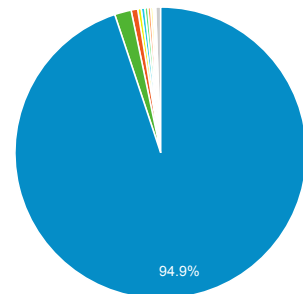

Jun 15, 2013 - Jul 15, 2013

Audience Overview

% of visits: 100.00%

Overview

2,052 people visited this site

■ Returning Visitor ■ New Visitor

<p>Visits</p> <p>3,464</p>	<p>Unique Visitors</p> <p>2,052</p>
<p>Pageviews</p> <p>10,461</p>	<p>Pages / Visit</p> <p>3.02</p>
<p>Avg. Visit Duration</p> <p>00:01:39</p>	<p>Bounce Rate</p> <p>62.70%</p>
<p>% New Visits</p> <p>49.86%</p>	

Jun 14, 2013 - Jul 15, 2013

Location

 % of visits: 100.00%

Map Overlay

Site Usage

Country / Territory	Visits	Visits
	3,581 % of Total: 100.00% (3,581)	3,581 % of Total: 100.00% (3,581)
1.  Portugal	3,398	94.89%
2.  Spain	66	1.84%
3.  Switzerland	26	0.73%
4.  United States	14	0.39%
5.  (not set)	14	0.39%
6.  Brazil	12	0.34%
7.  France	11	0.31%
8.  Germany	9	0.25%
9.  United Kingdom	6	0.17%
10.  Belgium	5	0.14%

Contribution to total: **Visits**

Rows 1 - 10 of 22